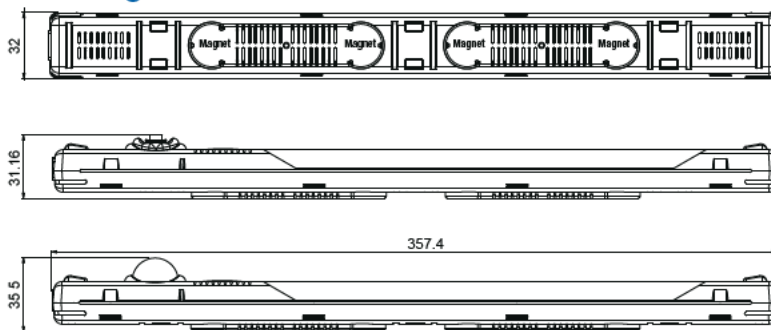

Drawings

Power cable with female connector

Part No.	Length	Color
APL-PCW	3 m	white cable

Female / Male Connectors

Part No.	Connector Type	Color
APL-CF	Female	White
APL-CM	Male	White

Extension cable with 2 connectors for daisy chain

Part No.	Length	Color
APL-ECW0.5	0.5 m	white
APL-ECW1.0	1.0 m	white