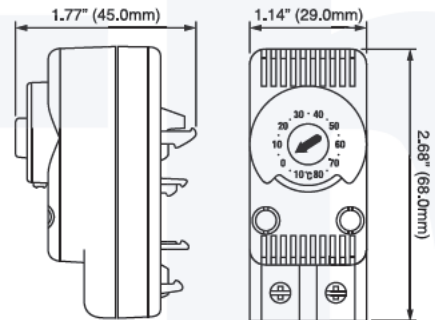

Thermostat Dimensions